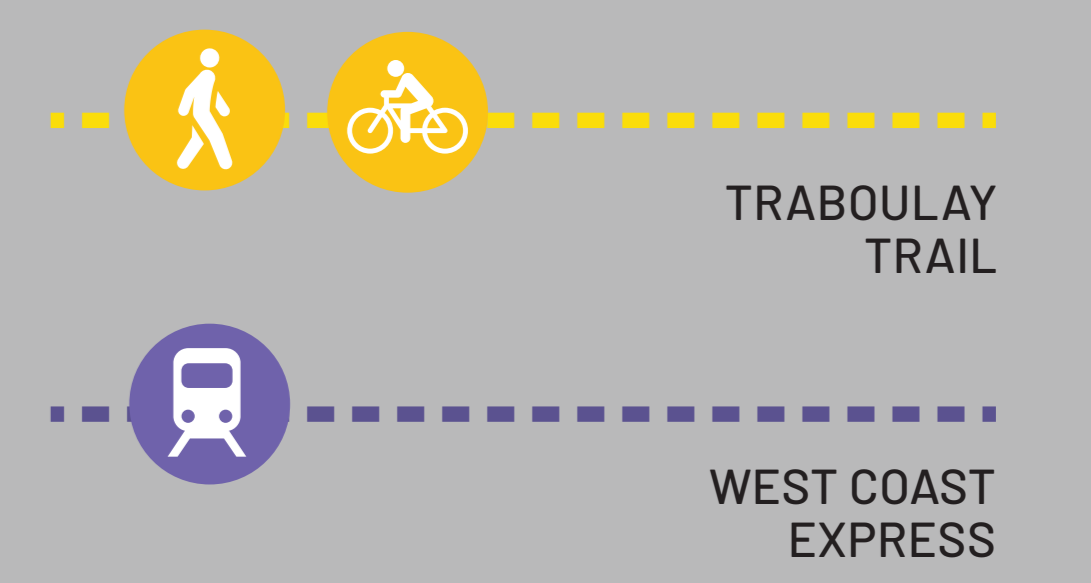

- 1 COQUITLAM CENTER
PINETREE VILLAGE
WESTWOOD MALL**
- DRIVING TIME: 10 MIN
TRANSIT TIME: 27 MIN
- Best Buy
 - Walmart
 - Save-on-Foods
 - Safeway
 - Jysk
 - Chapters
 - STeve Nash Fitness World
 - Winners
 - The Brick
 - White Spot
 - Boston Pizza
 - Keg Steakhouse
 - Red RobinsBC
 - Scotia Bank
 - RBC Royal Bank

- 2 SHAUGNESSY
STATION MALL**
- DRIVING TIME: 5 MIN
TRANSIT TIME: 12 MIN
WALKING TIME: 17 MIN
- Safeway
 - Shoppers Drug Mart
 - Bosley's Pets
 - Earls Kitchen + Bar
 - Cobs Bread Bakery
 - Anytime Fitness
 - Vancity
 - Scotiabank
 - Westminster Savings

- 3 PORT COQUITLAM EAST**
- DRIVING TIME: 9 MIN
TRANSIT TIME: 28 MIN
- Walmart
 - Save-On-Foods
 - Costco
 - H-Mart
 - Home Depot
 - Canadian Tire
 - Pet Smart
 - Dollorama
 - Marks Work Wearhouse
 - Art Knapp
 - Shoppers Drug Mart
 - CIBC
 - Scotia Bank
 - RBC Royal Bank

- 4 DOWNTOWN
PORT COQUITLAM**
- DRIVING TIME: 3 MIN
WALKING TIME: 10 MIN
- Donalds Market
 - Super Valu
 - Sunny's Farm Market
 - European Old Fashion Bakery
 - Port Coquitlam Bowling
 - The Giggle Dam
 - Tip Thai Restaurant
 - Sushi Fu
 - Hiroba Sushi
 - Sun Mongolian Grill
 - Rasa Flow Yoga
 - Leigh Square Farmers Market
 - Waves Coffee House
 - Starbucks
 - BMO Bank of Montreal
 - RBC Royal Bank